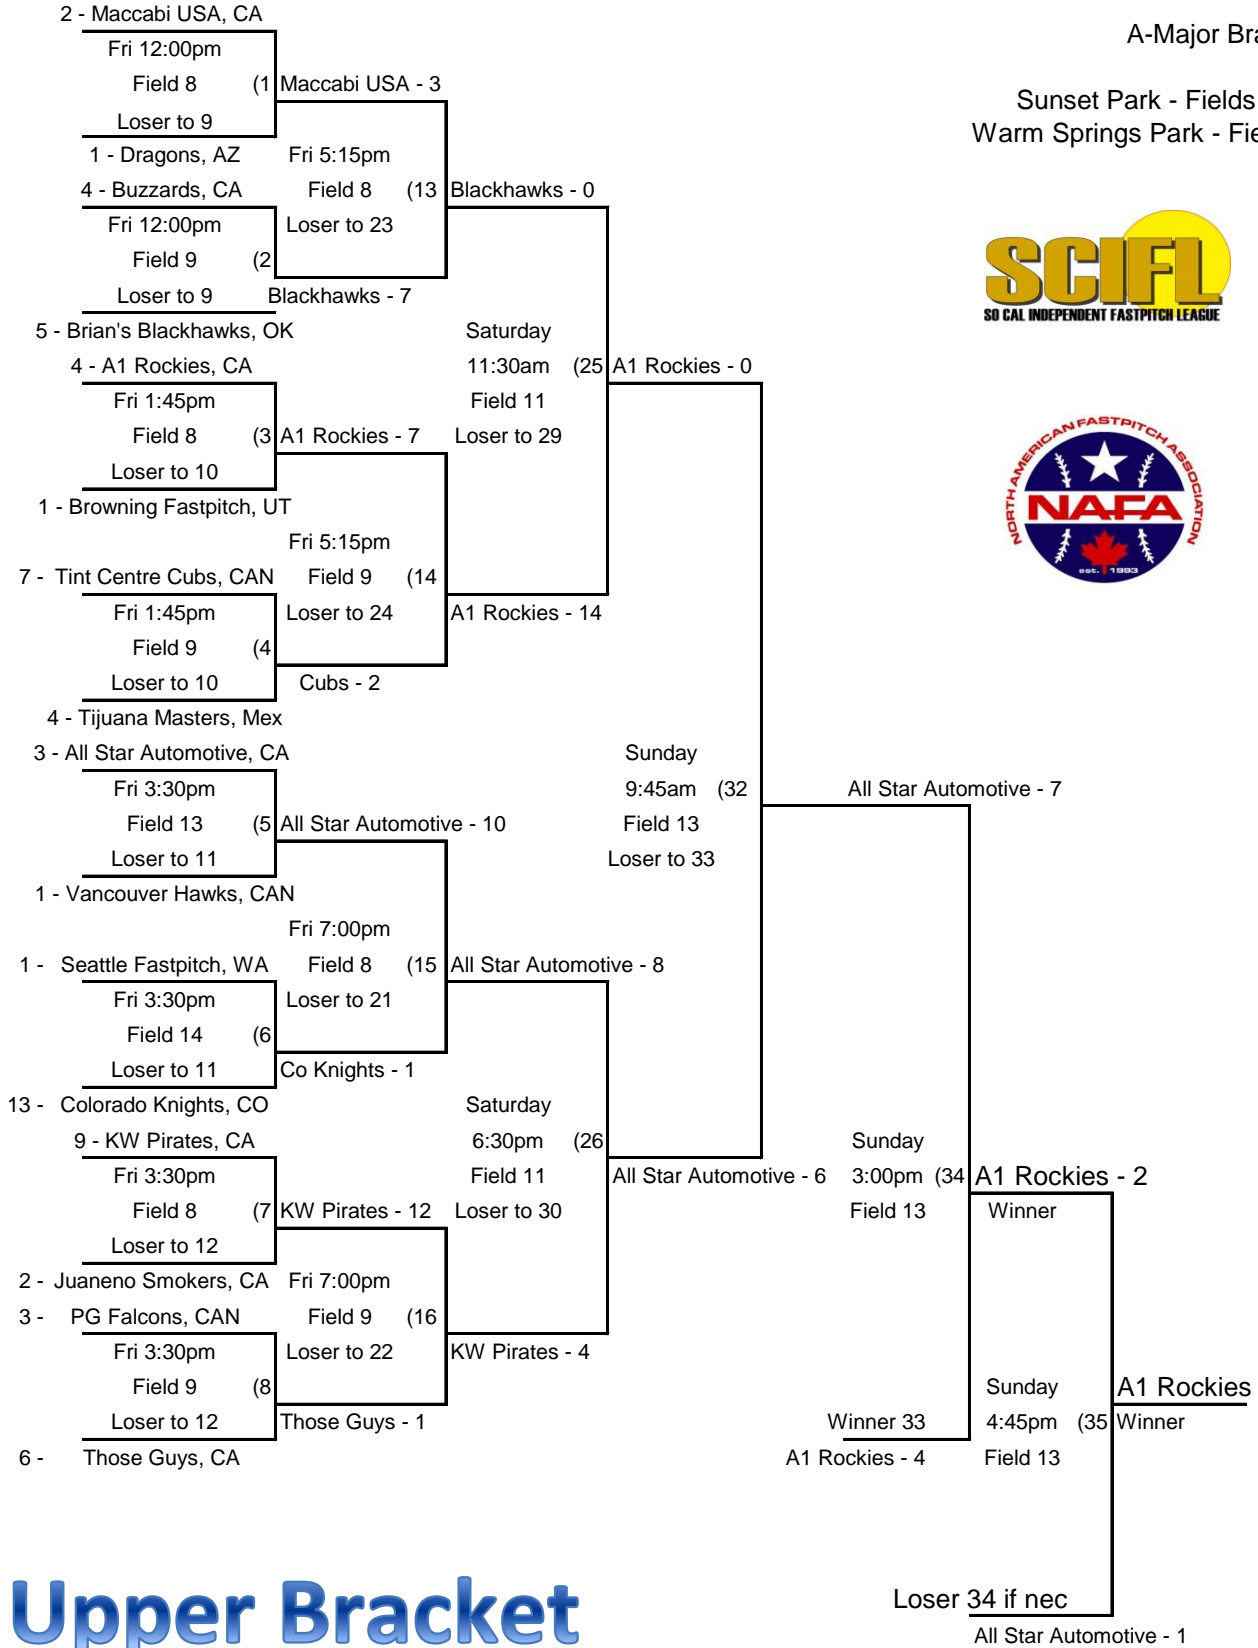

A-Major Brackets

Sunset Park - Fields 11-14
 Warm Springs Park - Field 8-9

A-Major Brackets

Sunset Park - Fields 11-14

Warm Springs Park - Field 8-9

Lower Bracket